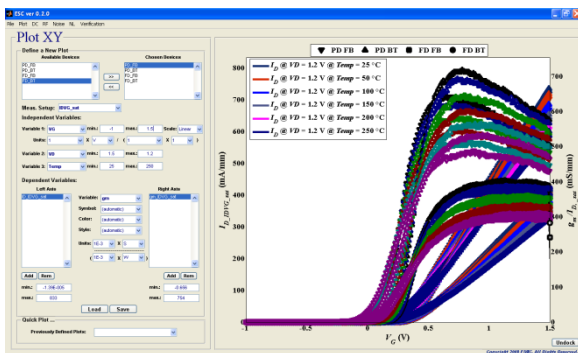

## ELECTRONIC SEMICONDUCTOR CHARACTERIZATION TOOL (ESC)

Sopartec, the technology transfer company of the Université catholique de Louvain (UCL), presents a unique Electronic Semiconductor Characterization tool (ESC).

### Technology Keywords

- Direct device parameter extraction
- Multiple extraction techniques into a single tool
- Handling of DC, AC, RF, non-linear and noise data
- CMOS (bulk/SOI), Bi-CMOS

### The UCL Software : Key benefits

- **Broad input data formats** : our software handles all major input data file formats
- **Multiple extraction techniques** : a wide variety of direct extraction techniques (i.e. without the need for optimization) are embedded in a single environment and cover various modes of operation including DC, AC, RF, non-linear, noise, etc.
- **Flexible tool** : the software provides a straightforward procedure to add new devices and/or new extraction methodologies
- **Equivalent circuit verification** : each extracted parameter can be verified using a specific tuning variable
- **User-friendly presentation** : large amounts of data can be manipulated, either for data consistency evaluation, device performance comparison or comparison between distinct extraction techniques
- **Time-saving process** : up to 10 times faster than any case by case or individual effort to fully characterize a semiconductor device.